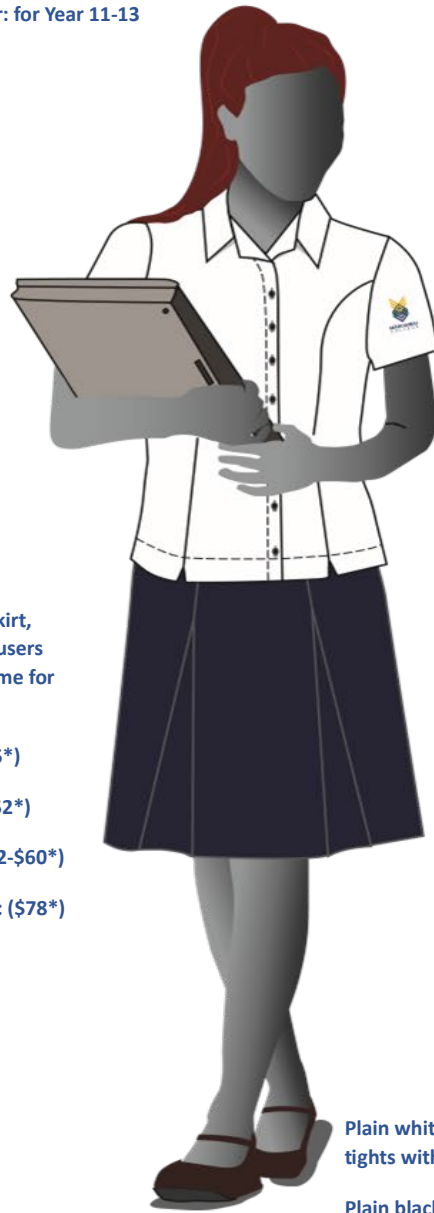

MĀRUAWAI COLLEGE SENIOR UNIFORM 11-13

Optional Blazer: for Year 11-13

Lowers -skirt, short, trousers will be same for Year 7-13.

Skirt: (\$75*)

Shorts (\$52*)

Longs (\$52-\$60*)

le Faitaga: (\$78*)

Plain white ankle socks or tights with skirt.