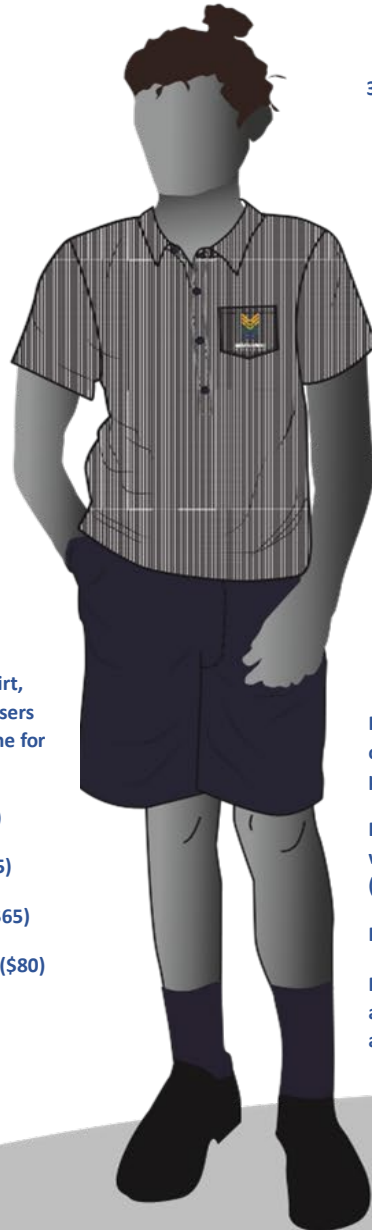

Skirt: (\$80)

Shorts (\$55)

Trousers (\$65)

le Faitaga: (\$80)

All shirts are branded and only
available at our Uniform Shop

Two short sleeve options

1. Fitted blouse (\$55)
2. Pullover 3 button
down - same style
as our current
junior boys shirt.
(\$55)
3. Long Sleeve (\$55)