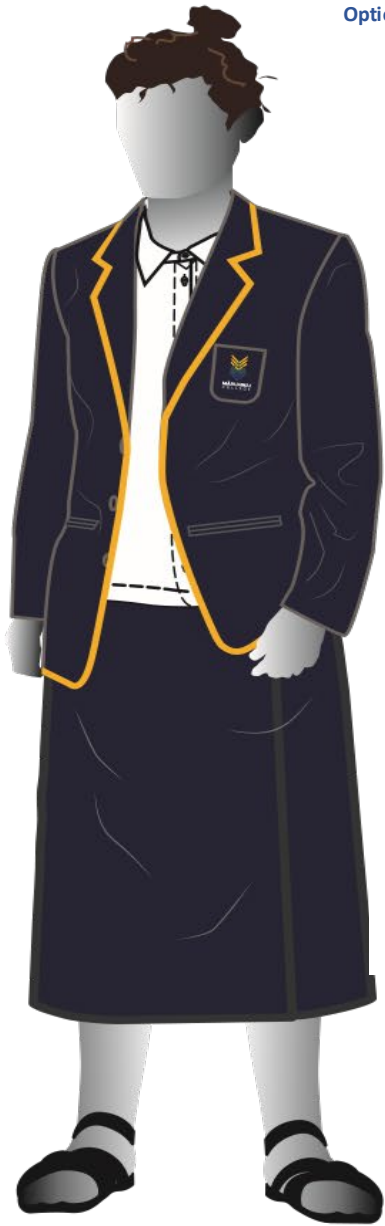

MĀRUAWAI COLLEGE SENIOR UNIFORM 11-13

Optional Blazer: for Year 11-13

Lowers -skirt, short, trousers will be same for Year 7-13.

Skirt: ($75*)

Shorts ($52*)

Longs ($52-$60*)

le Faitaga: ($78*)